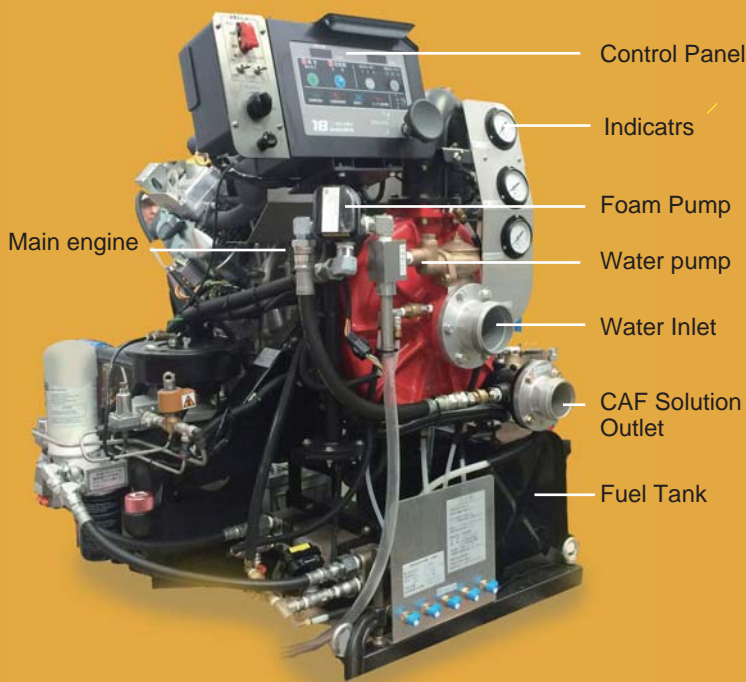

# 18 UNIT CAFS

ONE-EIGHT

*All you do is mount it on your pickup!  
Get one of the most powerful  
mobile CAFS's ever!*

The newly developed 18 UNIT CAFS is designed as a slide-in type CAFS module that easily mounts on water tenders, mini-trucks, pickup trucks, and other compact vehicles.

The control panel and foam and fuel tanks can be easily hooked up to suit your specifications.

#### Advantages

- Easy and Flexible Hookup
- The 18-CAFS has an independent engine for its pump drive.
- It mounts wherever you need, with no restriction.
- The control panel and fuel and foam tanks hook up flexibly according to user specifications.